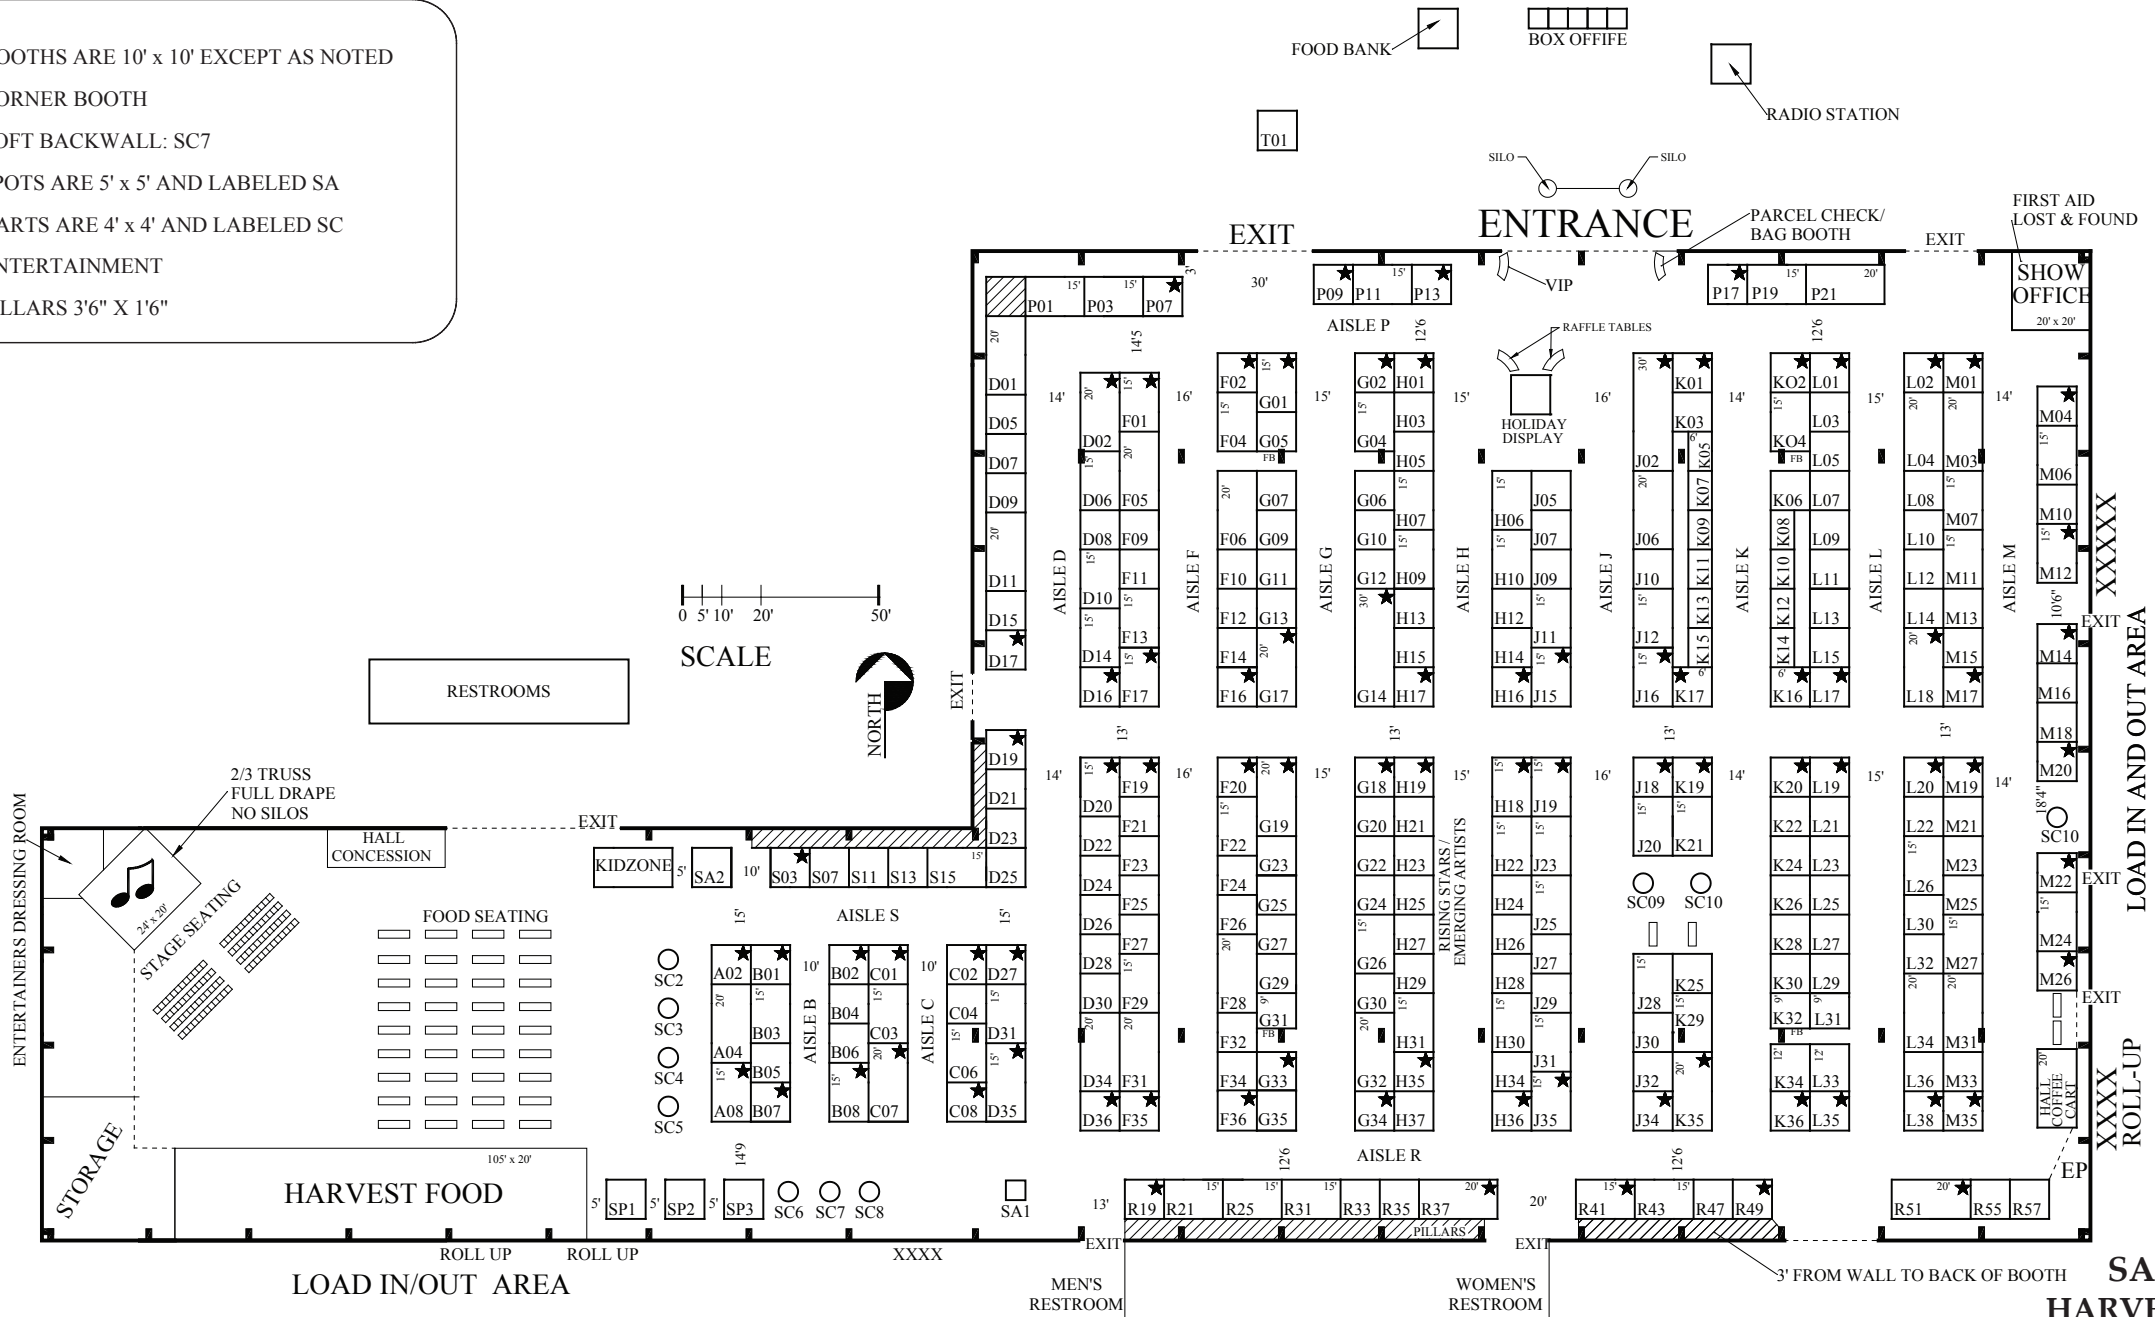

LEGEND

BOOTHS ARE 10' x 10' EXCEPT AS NOTED

★ = CORNER BOOTH

SOFT BACKWALL: SC7

□ = SPOTS ARE 5' x 5' AND LABELED SA

○ = CARTS ARE 4' x 4' AND LABELED SC

🎵 = ENTERTAINMENT

■ = PILLARS 3'6" X 1'6"