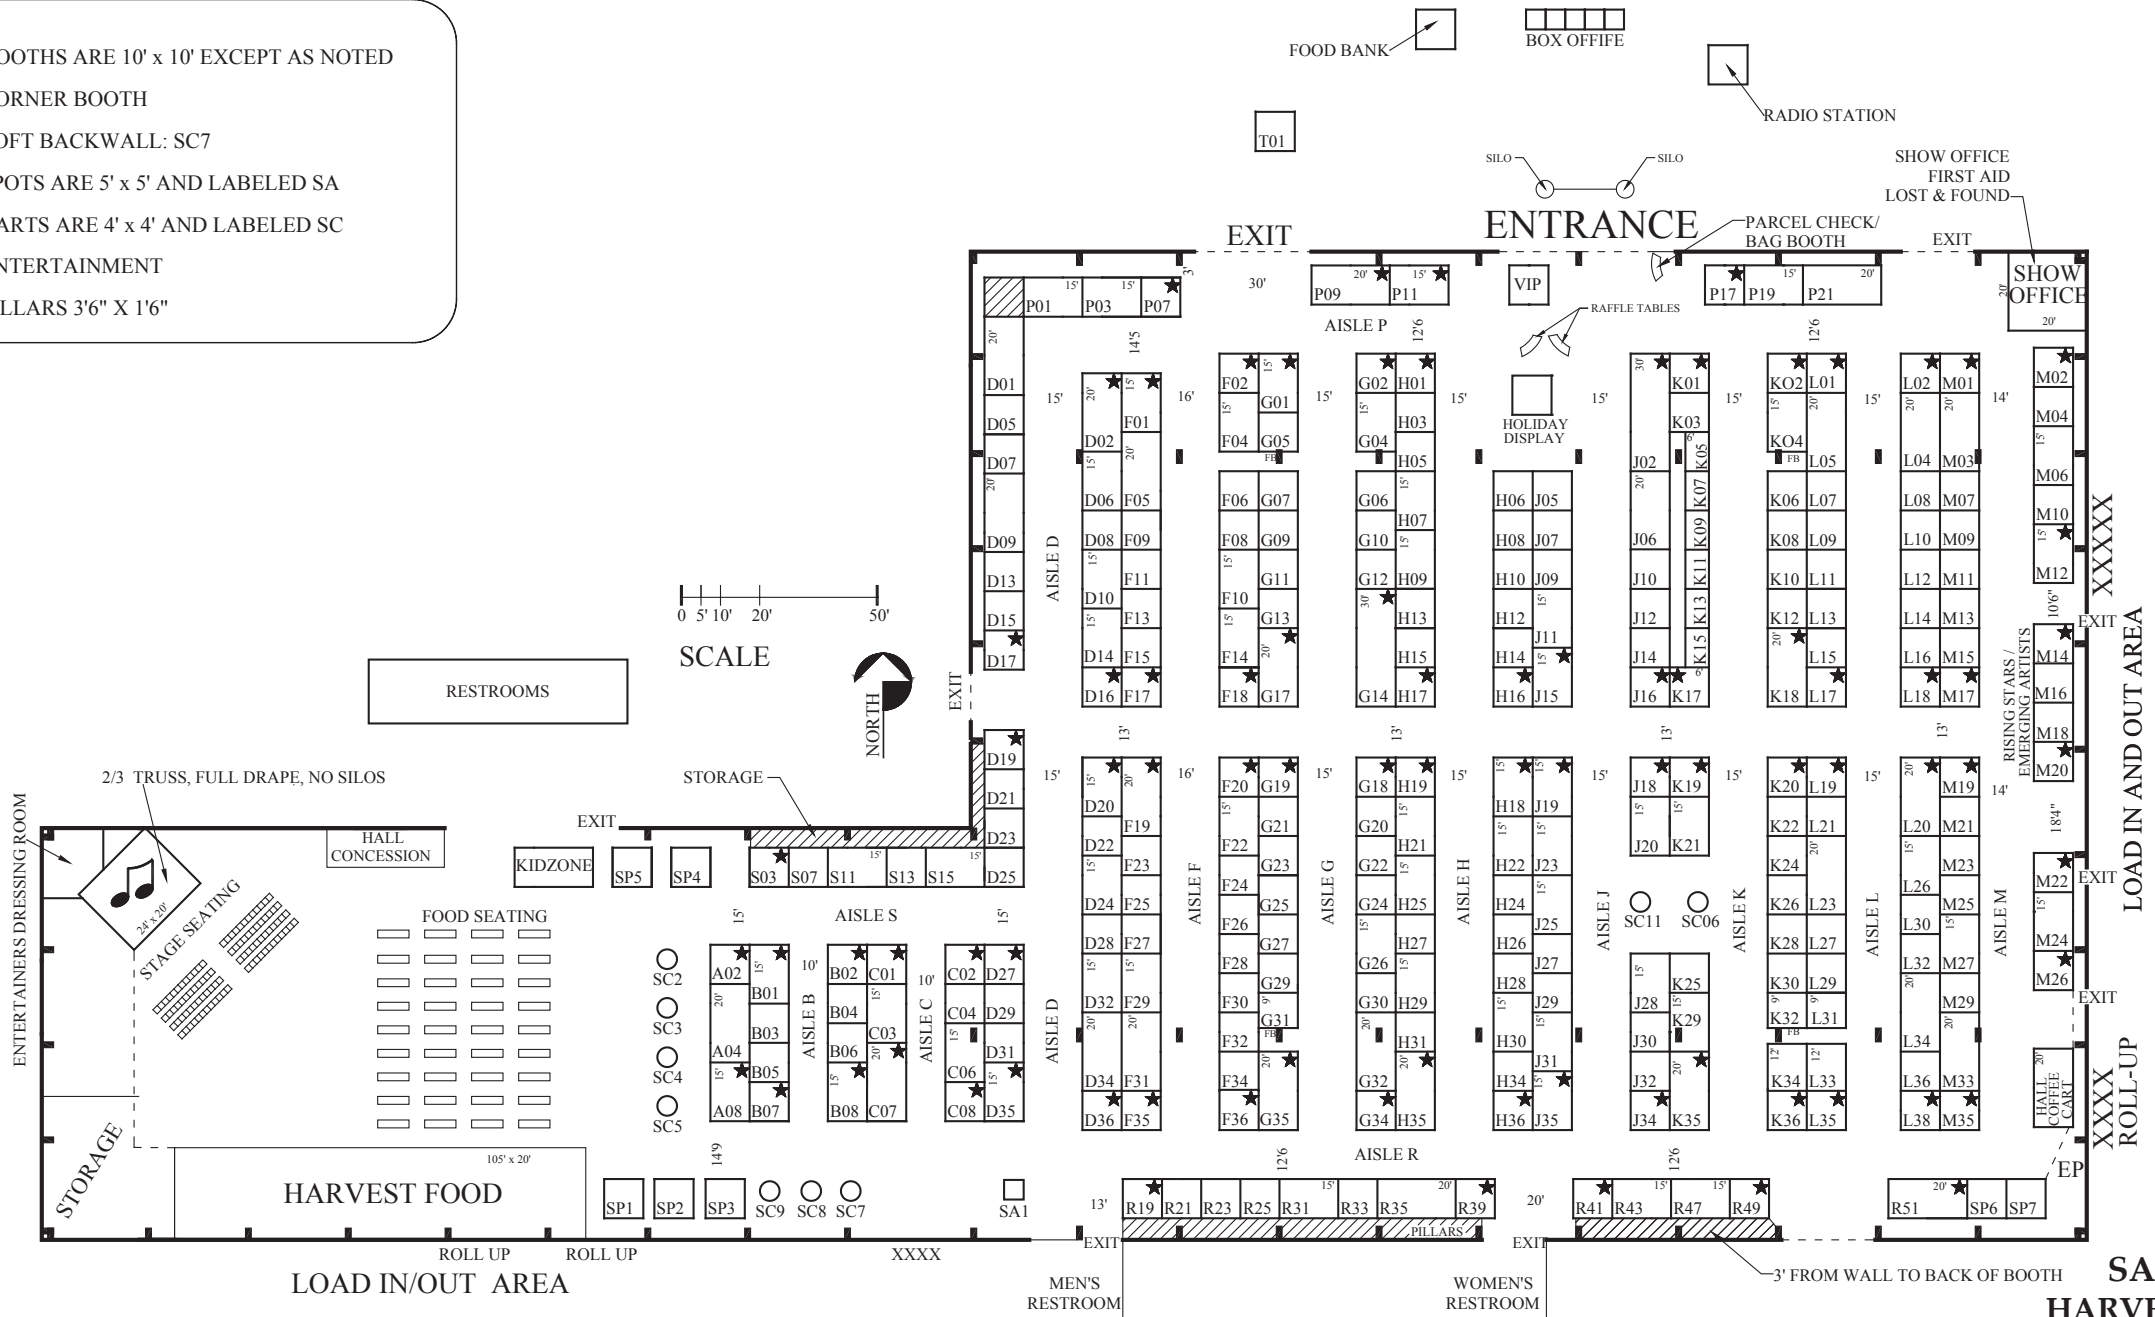

LEGEND

BOOTHS ARE 10' x 10' EXCEPT AS NOTED

★ = CORNER BOOTH

SOFT BACKWALL: SC7

□ = SPOTS ARE 5' x 5' AND LABELED SA

○ = CARTS ARE 4' x 4' AND LABELED SC

🎵 = ENTERTAINMENT

■ = PILLARS 3/6" X 1/6"